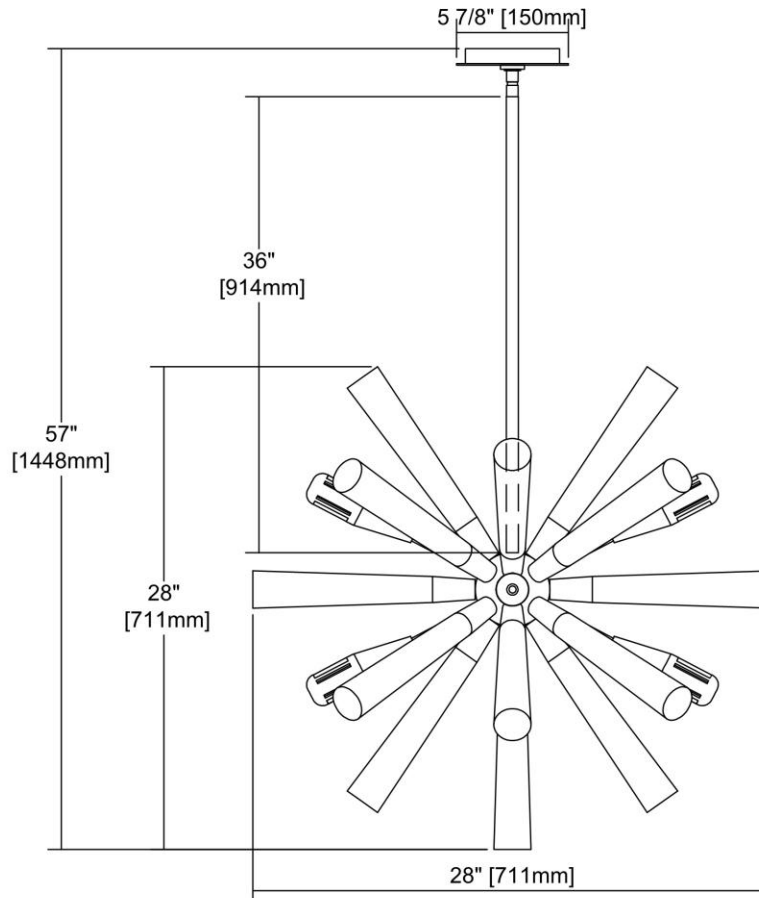

ITEM #:	32231/6
UPC	748119098487
Description	Solara 6-Light Chandelier in Polished Nickel with Washed Grey Wood-tone Spindles
Finish	Grey Washed Wood Tone, Polished Nickel
Materials	Metal, Wood
Brand	ELK Lighting
Collection	Solara
Category	Indoor Lighting
Type	Chandelier

ITEM DIMENSIONS				RATINGS & SPECIFICATIONS				
Width	28 inches			Safety Rating	UL		Certification	N/A
Depth	28 inches			ADA Compliant	N/A		Voltage	N/A
Height	28 inches			BULBS / SOCKETS				
Weight	18 pounds			Quantity	6		Wattage	60 watts
ADDITIONAL DIMENSIONS				Included	No		Type	A19 (E26 Medium Base)
Backplate / Canopy	N/A			Other	N/A			
HCWO	N/A			CHAIN / CORD INFORMATION				
Min. Extension	N/A			Chain	N/A		Cord	N/A
Max. Extension	N/A			SHADE / GLASS DETAILS				
OVERALL HEIGHT				Shade/Glass Description	No Shade/Glass			
Min.	N/A		Max.	N/A				
EXTENSION ROD(S)				Width	N/A		Height	N/A
N/A				Width at Top	N/A		Width at Bottom	N/A