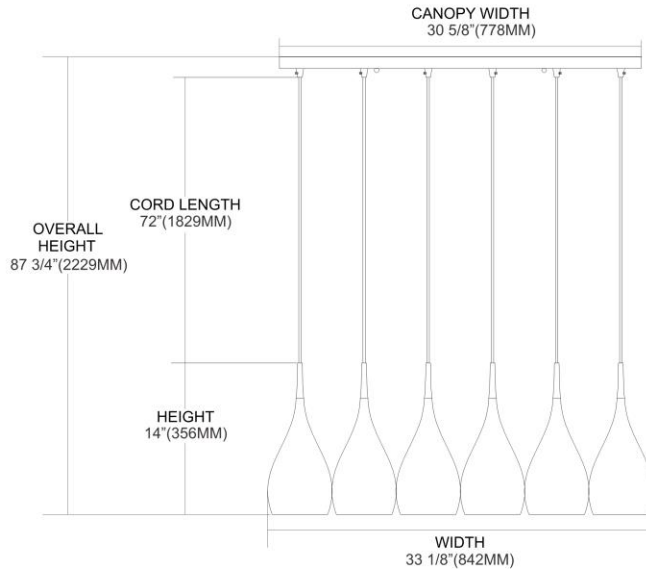

ITEM #:	31341/6RC-SN
UPC	748119044217
Description	Lindsey 6-Light Rectangular Pendant Fixture in Satin Nickel with Satin Nickel Finished Glass
Finish	Satin Nickel
Materials	Glass, Metal
Brand	ELK Lighting
Collection	Lindsey
Category	Indoor Lighting
Type	Mini Pendant

ITEM DIMENSIONS				RATINGS & SPECIFICATIONS				
Width	9 inches			Safety Rating	UL		Certification	N/A
Depth	30 inches			ADA Compliant	N/A		Voltage	N/A
Height	6 inches			BULBS / SOCKETS				
Weight	15 pounds			Quantity	6		Wattage	100 watts
ADDITIONAL DIMENSIONS				Included	No		Type	A19 (E26 Medium Base)
Backplate / Canopy	N/A			Other	N/A			
HCWO	N/A			CHAIN / CORD INFORMATION				
Min. Extension	N/A			Chain	N/A		Cord	N/A
Max. Extension	N/A			SHADE / GLASS DETAILS				
OVERALL HEIGHT				Shade/Glass Description	Satin Nickel Finished Glass			
Min.	N/A		Max.	N/A				
EXTENSION ROD(S)				Width	N/A		Height	N/A
N/A				Width at Top	N/A		Width at Bottom	N/A