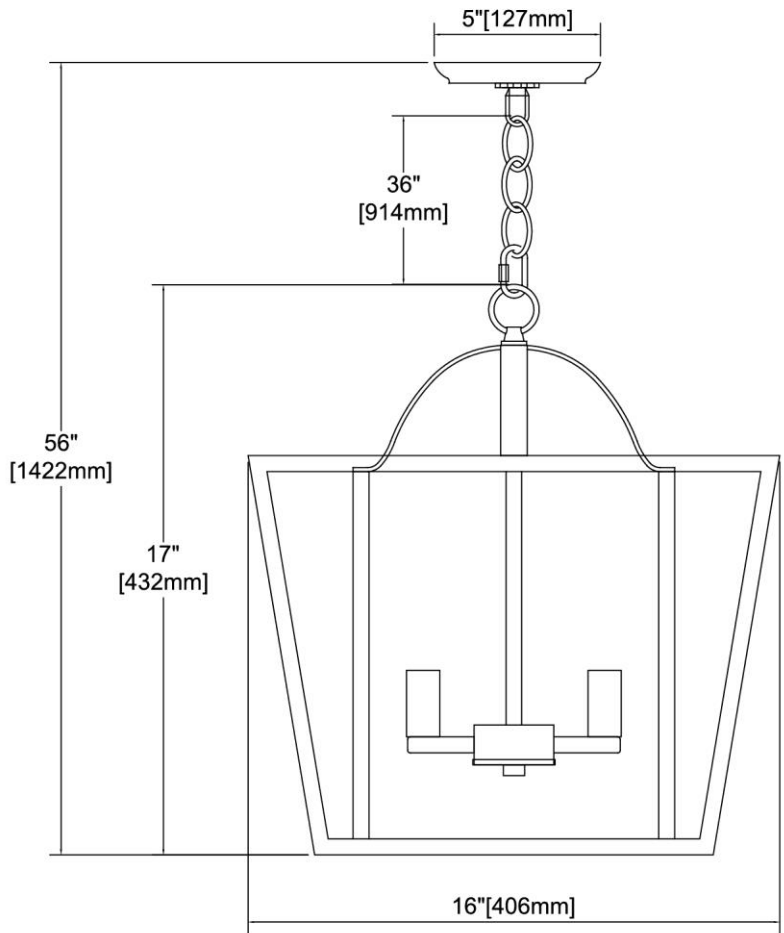

ITEM #:	18355/4
UPC	748119141206
Description	Bridgette 4-Light Pendant in Matte Black and Satin Brass
Finish	Matte Black, Satin Brass
Materials	Steel
Brand	ELK Lighting
Collection	Bridgette
Category	Indoor Lighting
Type	Pendant

ITEM DIMENSIONS				RATINGS & SPECIFICATIONS				
Width	16 inches			Safety Rating	UL		Certification	Dry locations
Depth	16 inches			ADA Compliant	N/A		Voltage	120 volts
Height	17 inches			BULBS / SOCKETS				
Weight	7 pounds			Quantity	4	Wattage	60 watts	
ADDITIONAL DIMENSIONS				Included	No	Type	Torpedo (E12 Candelabra Base)	
Backplate / Canopy	5 diameter			Other	N/A			
HCWO	N/A			CHAIN / CORD INFORMATION				
Min. Extension	N/A			Chain	36 inches	Cord	72 inches - Black	
Max. Extension	N/A			SHADE / GLASS DETAILS				
OVERALL HEIGHT				Shade/Glass Description	No Shade/Glass			
Min.	20 inches	Max.	56 inches	Width	N/A		Height	N/A
EXTENSION ROD(S)				Width at Top	N/A		Width at Bottom	N/A
N/A								