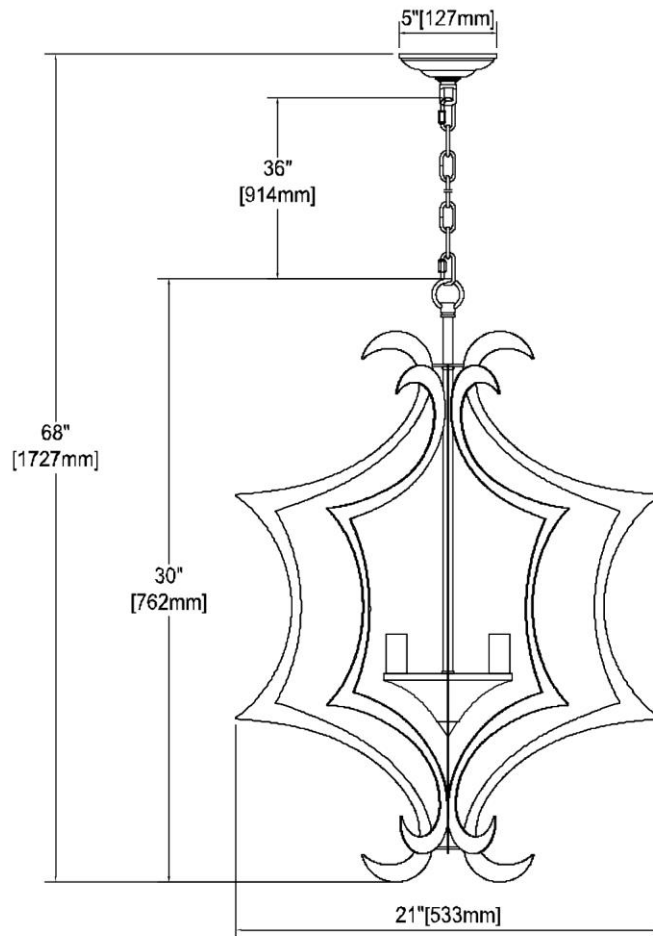


	ITEM #:	12063/6
	UPC	748119132730
	Description	Delray 6-Light Pendant in Aged Silver
	Finish	Aged Silver
	Materials	Steel
	Brand	ELK Lighting
	Collection	Delray
	Category	Indoor Lighting
	Type	Pendant

ITEM DIMENSIONS				RATINGS & SPECIFICATIONS				
Width	21 inches			Safety Rating	UL		Certification	Dry locations
Depth	21 inches			ADA Compliant	N/A		Voltage	120
Height	30 inches			BULBS / SOCKETS				
Weight	8 pounds			Quantity	6		Wattage	60 watts
ADDITIONAL DIMENSIONS				Included	No		Type	Torpedo (E12 Candelabra Base)
Backplate / Canopy	5 diameter			Other	N/A			
HCWO	N/A			CHAIN / CORD INFORMATION				
Min. Extension	N/A			Chain	36 inches		Cord	72 inches - Clear
Max. Extension	N/A			SHADE / GLASS DETAILS				
OVERALL HEIGHT				Shade/Glass Description	N/A			
Min.	35 inches		Max.	68 inches				
EXTENSION ROD(S)				Width	N/A		Height	N/A
N/A				Width at Top	N/A		Width at Bottom	N/A