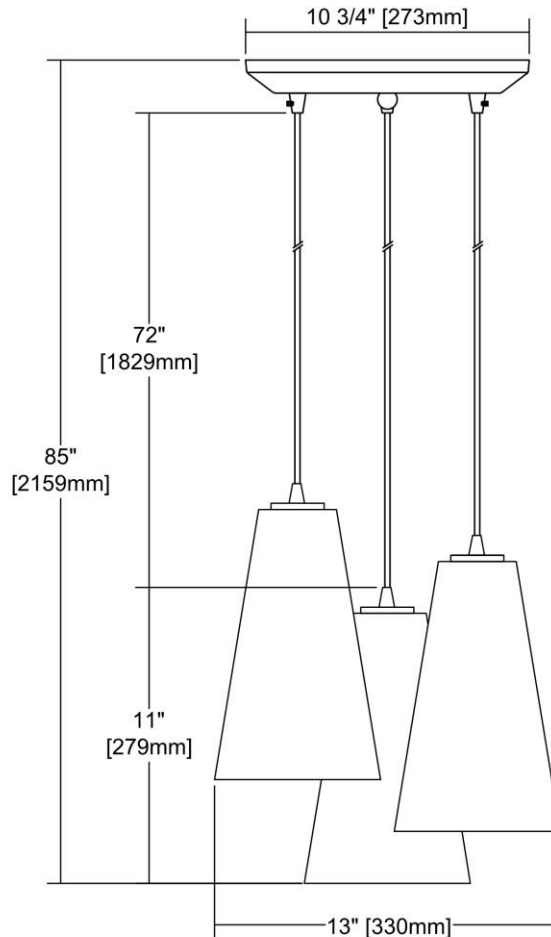

				<b>ITEM #:</b> 10940/3				
				<b>UPC</b> 748119124247				
				<b>Description</b> Connor 3-Light Triangular Pendant Fixture in Satin Nickel with Peach Blown Glass				
				<b>Finish</b> Satin Nickel				
				<b>Materials</b> Glass, Metal				
				<b>Brand</b> ELK Lighting				
				<b>Collection</b> Connor				
				<b>Category</b> Indoor Lighting				
				<b>Type</b> Mini Pendant				
<b>ITEM DIMENSIONS</b>				<b>RATINGS &amp; SPECIFICATIONS</b>				
<b>Width</b>	12 inches			<b>Safety Rating</b>	N/A		<b>Certification</b>	N/A
<b>Depth</b>	12 inches			<b>ADA Compliant</b>	N/A		<b>Voltage</b>	N/A
<b>Height</b>	11 inches			<b>BULBS / SOCKETS</b>				
<b>Weight</b>	7 pounds			<b>Quantity</b>	3	<b>Wattage</b>	60 watts	
<b>ADDITIONAL DIMENSIONS</b>				<b>Included</b>	No	<b>Type</b>	A19 (E26 Medium Base)	
<b>Backplate / Canopy</b>	10x10			<b>Other</b>	N/A			
<b>HCWO</b>	N/A			<b>CHAIN / CORD INFORMATION</b>				
<b>Min. Extension</b>	N/A			<b>Chain</b>	N/A	<b>Cord</b>	N/A	
<b>Max. Extension</b>	N/A			<b>SHADE / GLASS DETAILS</b>				
<b>OVERALL HEIGHT</b>				<b>Shade/Glass Description</b>	Peach Grey-plated Blown Glass			
<b>Min.</b>	N/A		<b>Max.</b>	N/A				
<b>EXTENSION ROD(S)</b>				<b>Width</b>	N/A		<b>Height</b>	N/A
N/A				<b>Width at Top</b>	N/A		<b>Width at Bottom</b>	N/A