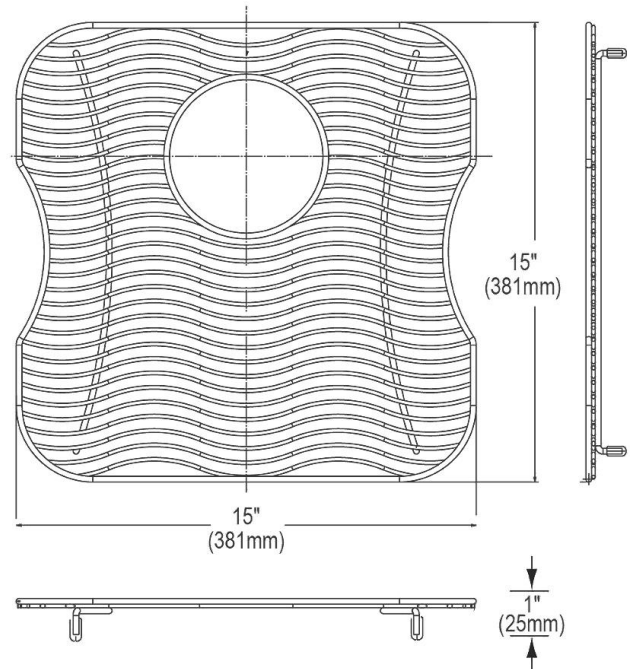

Material:	Stainless Steel
Finish:	Polished Stainless Steel
Dimensions:	15" x 15" x 1"
Fits Bowl Size(s):	16" x 16"

Special Note: For bowls with rear center drain opening.

AMERICAN PRIDE. A LIFETIME TRADITION. Like your family, the Elkay family has values and traditions that endure. For almost a century, Elkay has been a family-owned and operated company, providing thousands of jobs that support our families and communities.

[Clean and Care Manual (PDF)](#)

[Clean and Care Manual (PDF)](#)

[Warranty (PDF)](#)