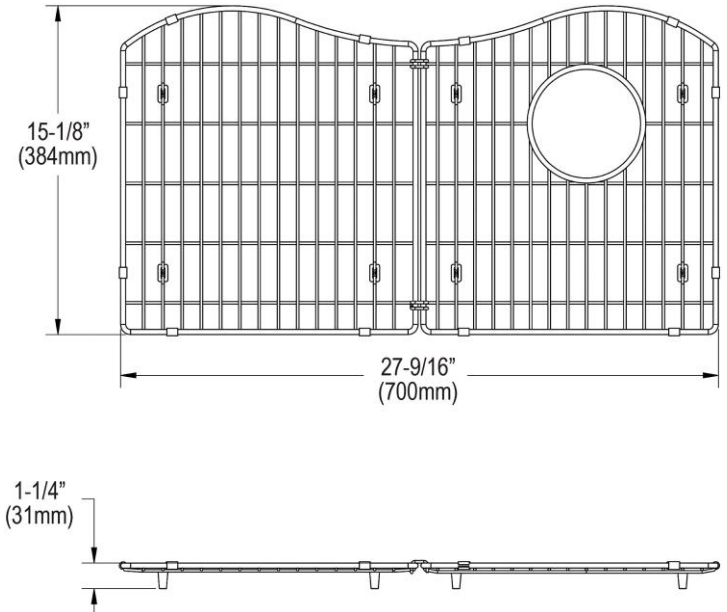

Material:	Stainless Steel
Dimensions:	27-9/16" x 15-1/8" x 1-1/4"
Fits Bowl Size(s):	30-5/16" x 17-7/8"

Special Note: For bowls with rear right drain opening.

AMERICAN PRIDE. A LIFETIME TRADITION.
Like your family, the Elkay family has values and traditions that endure. For almost a century, Elkay has been a family-owned and operated company, providing thousands of jobs that support our families and communities.

[Clean and Care Manual (PDF)](#)
[Clean and Care Manual (PDF)](#)
[Warranty (PDF)](#)