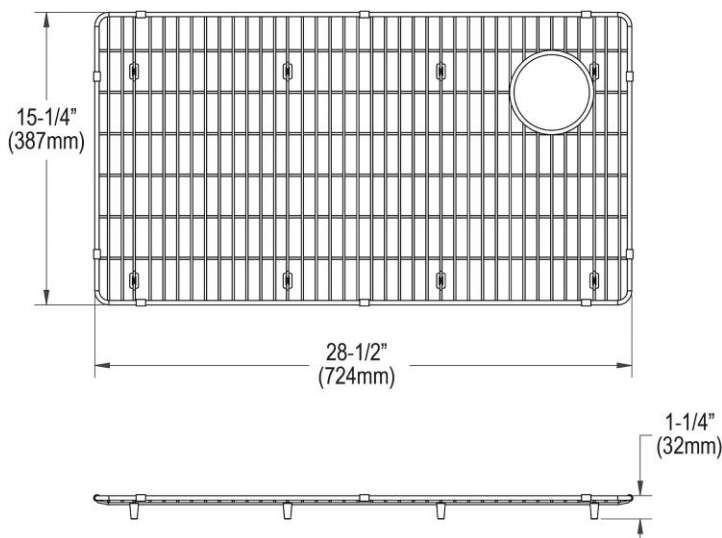

Material:	Stainless Steel
Finish:	Polished Stainless Steel
Dimensions:	28-1/2" x 15-1/2" x 1-1/4"

AMERICAN PRIDE. A LIFETIME TRADITION.
Like your family, the Elkay family has values and traditions that endure. For almost a century, Elkay has been a family-owned and operated company, providing thousands of jobs that support our families and communities.

[Clean and Care Manual (PDF)](#)

[Clean and Care Manual (PDF)](#)

[Warranty (PDF)](#)