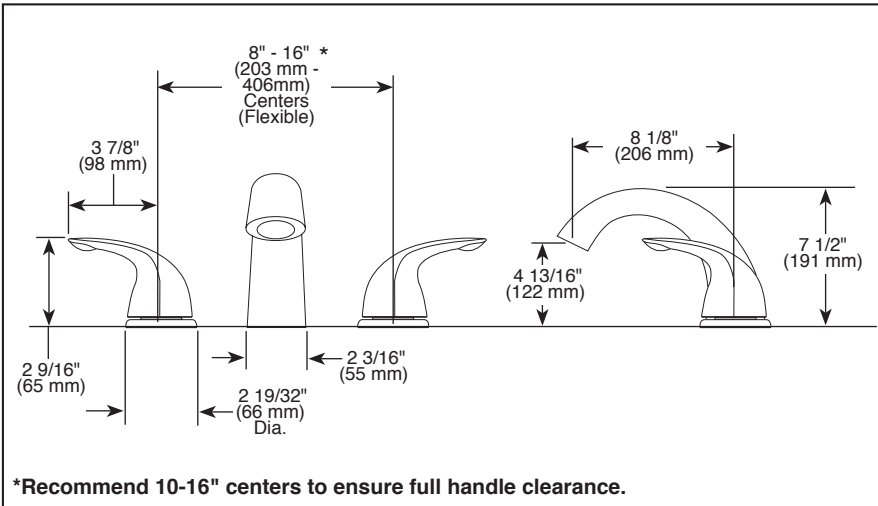

T2705▲

Submitted Model No.: _____
 Specific Features: _____

▲ Designate Proper Finish Suffix

ROMAN TUB/WHIRLPOOL FAUCET TRIM

- Classic Series
- Three Hole Installation (T2705 Series)

STANDARD SPECIFICATIONS:

- Solid brass spout body
- Includes lever handles
- Temperature and volume controlled with handles.
- Rough-In kit must also be ordered to complete installation
 - R2700 or R2707 for three hole
 - RP23601 for three hole 10" fixed installation
 There are separate specification sheets on each rough-in kit if more details are required