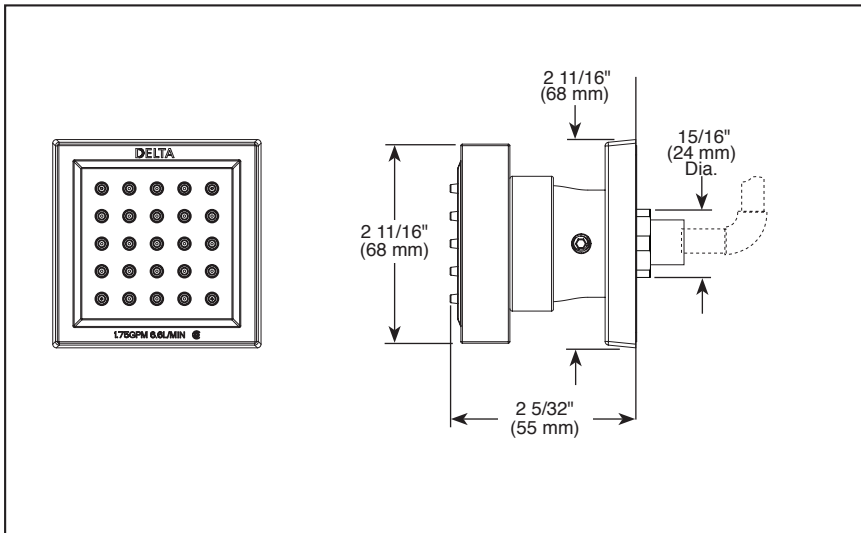

▲ Designate Proper Finish Suffix

see what Delta can do™

BODY SPRAY

FEATURES:

- Lumicoat™ Finish (-PR models only)
- Lumicoat™ Finishes easily wipe clean without cleaners and chemicals on the products most commonly touched areas

STANDARD SPECIFICATIONS

- Max. flow rate 1.75 gpm @ 80 psi, 6.6 L/min @ 550 kPa
- 1/2" rough-in*
- 30° up and down adjustment
- Solid brass construction
- Matching finish spray face
- Touch-clean® nubs

*Note: This installation requires a 1/2" male threaded pipe fitting to extend 1/4" beyond the finished surface.

WARRANTY

- Parts and Finish - Lifetime limited warranty; or for commercial purchasers, 10 years for multi-family residential (apartments and condominiums) and 5 years for all other commercial uses, in each case from the date of purchase.
- Electronic Parts and Batteries (if applicable) - 5 years from the date of purchase; or for commercial purchasers, 1 year from the date of purchase. No warranty is provided on batteries.

COMPLIES WITH:

- ASME A112.18.1 / CSA B125.1

Delta reserves the right (1) to make changes in specifications and materials, and (2) to change or discontinue models, both without notice or obligation. Dimensions are for reference only. See current full-line price book or www.deltafaucet.com for finish options and product availability.