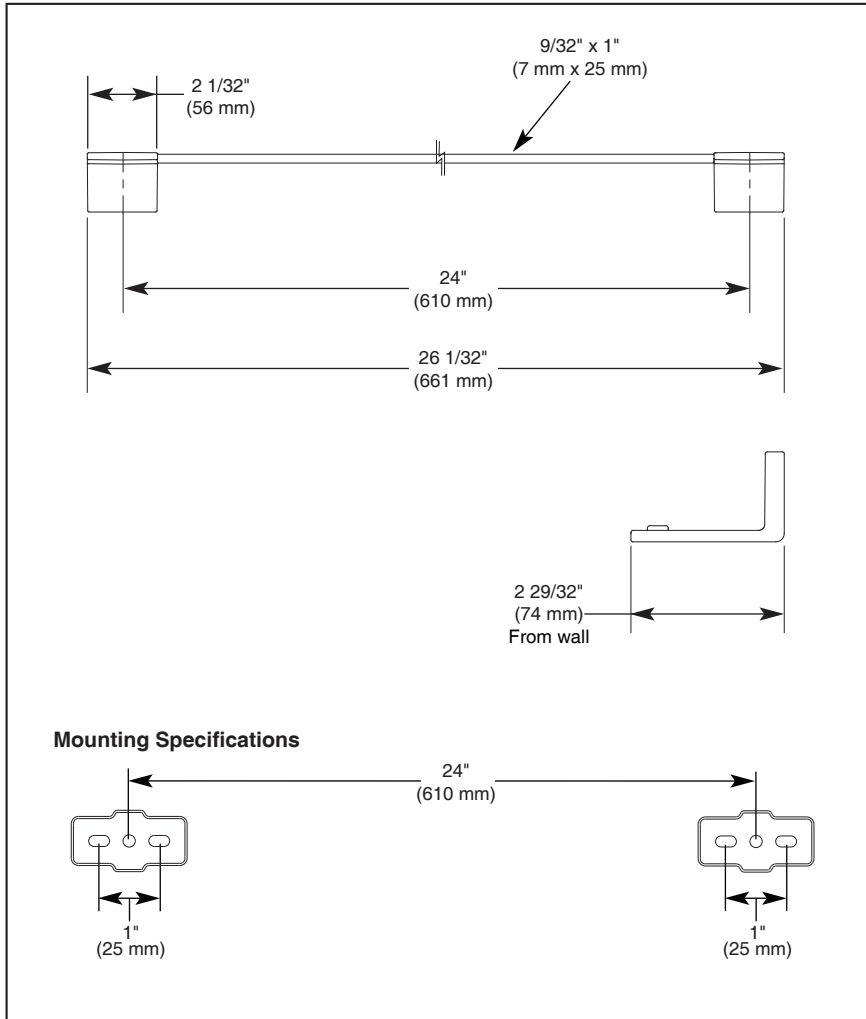

▲ Designate proper finish suffix

ACCESSORIES

- Vero™ Bath Collection
- 24" Towel Bar

STANDARD SPECIFICATIONS:

- Wood blocking is preferable behind all wall surfaces. If wood blocking is not available, the following fasteners are suggested: Tile/Masonry-Plastic or lead Anchors Plaster/drywall-Toggle bolts.
- Mounting hardware and mounting instructions included with product.

WARRANTY

- Lifetime Faucet and Finish Limited Warranty to the original consumer purchaser to be free from defects in material and workmanship.
- 5 Year Limited Warranty for usage in all industrial, commercial and business applications.

55 E. 111 Street, Indianapolis, Indiana, 46280
350 South Edgeware Road,
St. Thomas, Ontario, Canada N5P 4C4
© 2011 Masco Corporation of Indiana

Delta reserves the right (1) to make changes in specifications and materials, and (2) to change or discontinue models, both without notice or obligation. Dimensions are for reference only. See full-line price book or www.specselect.com for finish options and product availability.