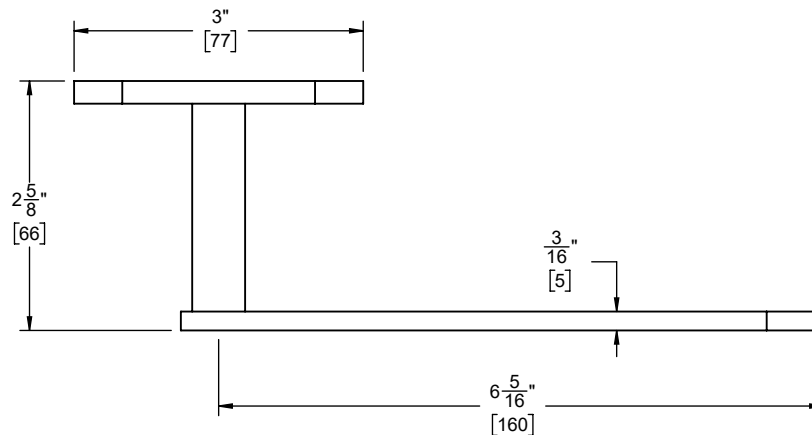

California Faucets®

CHRISTOPHERGRUBB Collection

Doheny™

Single Post Paper / Towel Holder

C2-STP

Features

- Available in 28 finishes including 13 PVD finishes
- All brass construction
- Includes all mounting hardware

Codes/Standards

Product meets or exceeds the following:

- None applicable

Dimensions are inches, rounded to 1/16"
[Dimensions in brackets are mm, rounded to 1mm]

Specifications subject to change without notice