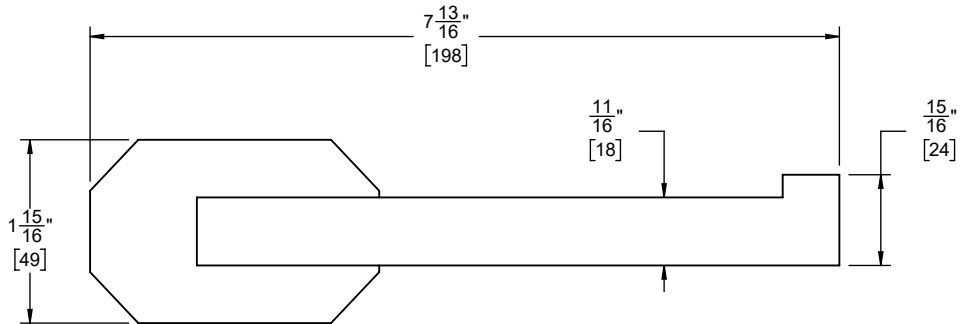

California Faucets®

CHRISTOPHERGRUBB Collection

Doheny™

Single Post Paper / Towel Holder

C2-STP

Features

- Available in 28 finishes including 13 PVD finishes
- All brass construction
- Includes all mounting hardware

Codes/Standards

Product meets or exceeds the following:

- None applicable

Dimensions are inches, rounded to 1/16"
[Dimensions in brackets are mm, rounded to 1mm]

Specifications subject to change without notice