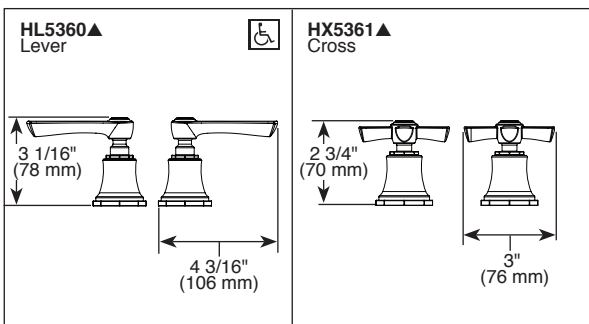

COMPLIES WITH:

- ANSI/ASME A112.18.1 / CSA B125.1

☐ Indicates compliance to ICC/ANSI A117.1

▲ Designate proper finish suffix