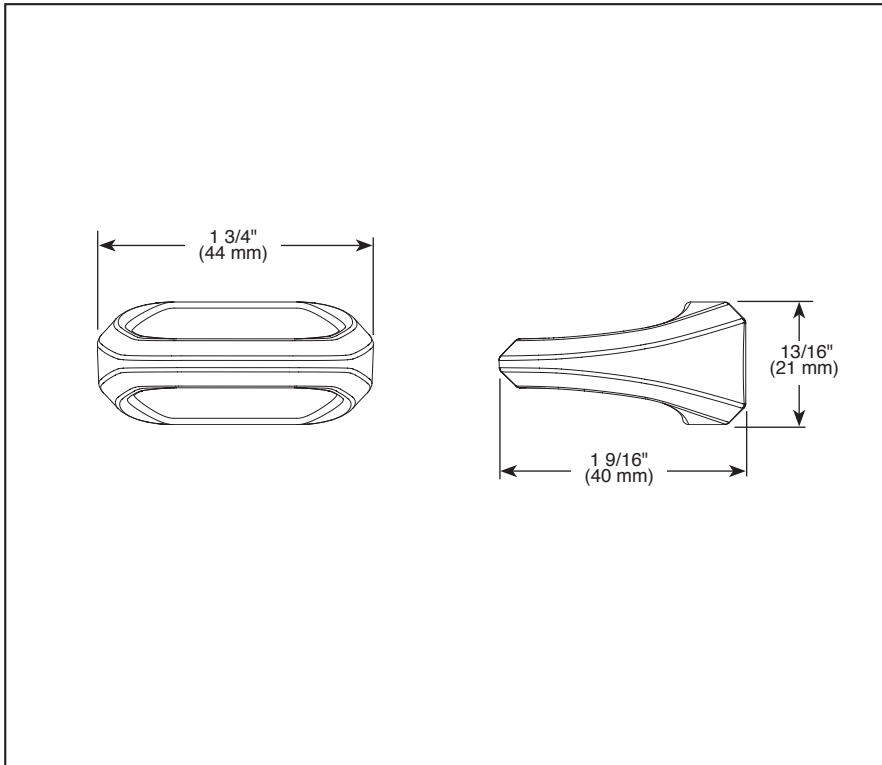

▲ Designate proper finish suffix