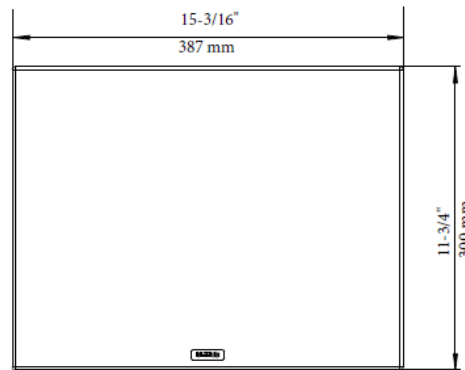

**FEATURED MODEL**  
 235010 Floating Cutting Board

- FEATURES**
- Fits IKON 30 and IKON 33 sinks
  - Made of durable Beechwood
  - Can be used two ways:
    - ~ Fits completely inside the sink for great space savings
    - ~ Rests on front rim of sink for greater ergonomic use
  - Protective rubber feet for use on countertop

Top View

Bottom View

**NOMINAL DIMENSIONS**

OVERALL	HEIGHT
15-3/16 x 11-3/4"	2-3/8"

Bottom View

While BLANCO endeavors to provide accurate information, all dimensions are nominal, cannot be guaranteed, and are subject to change or cancellation. BLANCO assumes no responsibility for use of superseded or voided specifications.