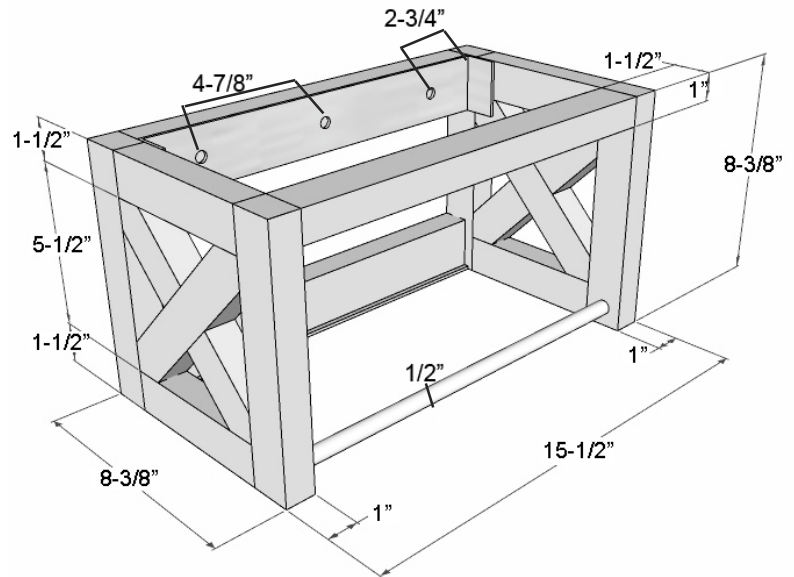

MODENA VANITY

Cat. No.
VA004

Features:

- ▶ Natural Teak wood construction
- ▶ Wood will weather if left unsealed outdoors
- ▶ Monocoat oil can be used to refresh finish when necessary
- ▶ To be used with 5-004 basin
- ▶ Available in 5 colors

Colors:

TE	Teak
MA	Mahogany
TG	Teak Grey
TW	Teak White
EO	European Oak

Width: 15-1/2"
Depth: 8-3/8"
Height: 8-3/8"

Care and Maintenance:

Teak is naturally resistant to water making it useful both indoors and out. The finish can be left natural to weather or sealed to preserve the original finish. The light texture of teak wood helps to prevent slipping. We recommend Teak Guard Super Cleaner to maintain and protect your teak products.