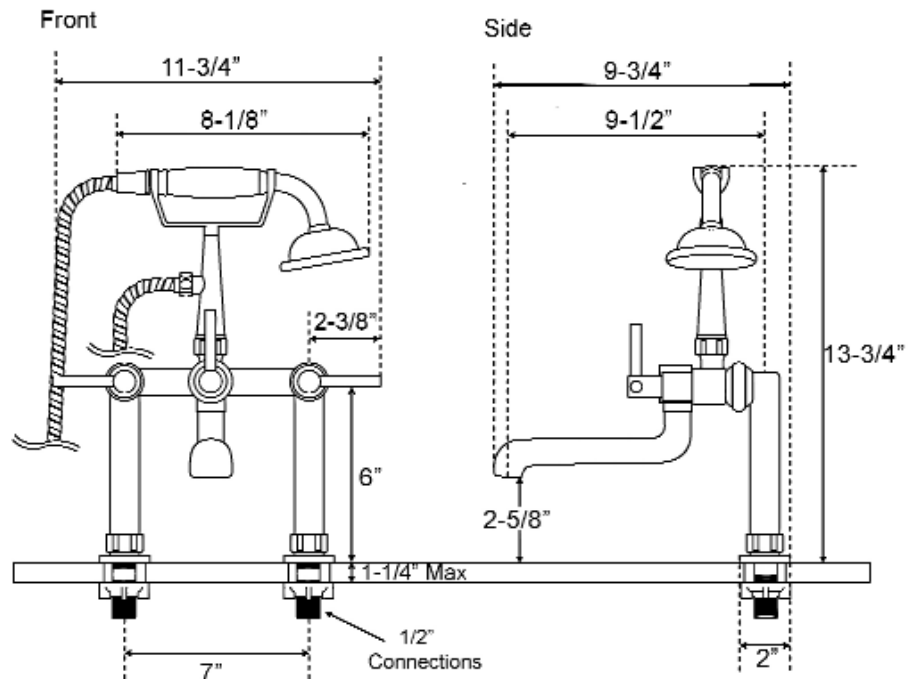

# DECK MOUNT FAUCET

Cat. No.  
7601-ML

## Features:

- ▶ Tub deck mount installation
- ▶ Solid brass construction
- ▶ 1/4" turn ceramic disc valves
- ▶ 7" Centers on tub rim
- ▶ Handshower with 60" hose and cradle
- ▶ Hand shower handle measures 9-1/2" long
- ▶ Spout reach is 9-1/2"
- ▶ Faucet height is 13-3/4"
- ▶ Metal lever handles
- ▶ Contemporary styling

## Finishes:

**CP** Polished Chrome  
**BN** Brushed Nickel  
**ORB** Oil Rubbed Bronze

**PB** Polished Brass  
**PN** Polished Nickel

Dimensions are nominal and may vary. Dimensions and specifications subject to change without notice.