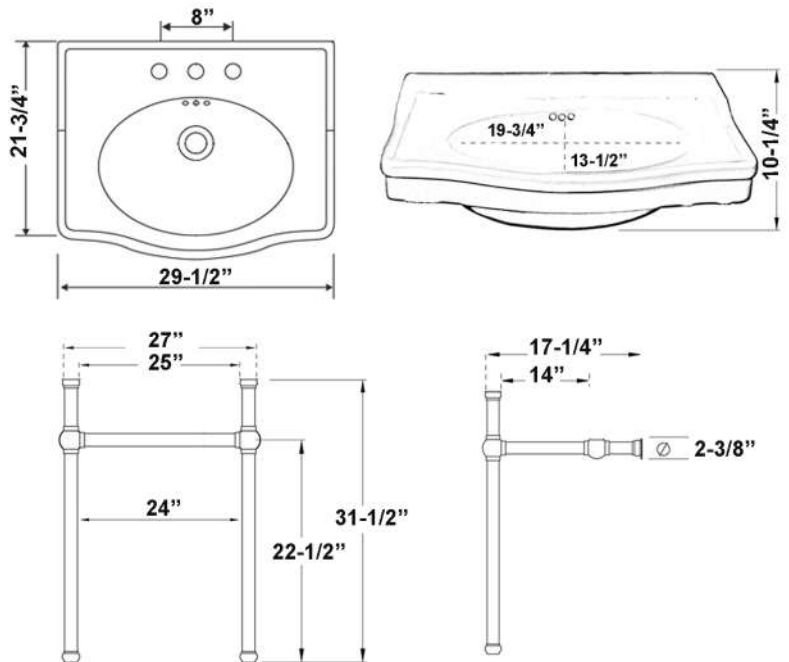

Dimensions of fixture are nominal and may vary within the range of tolerances established.