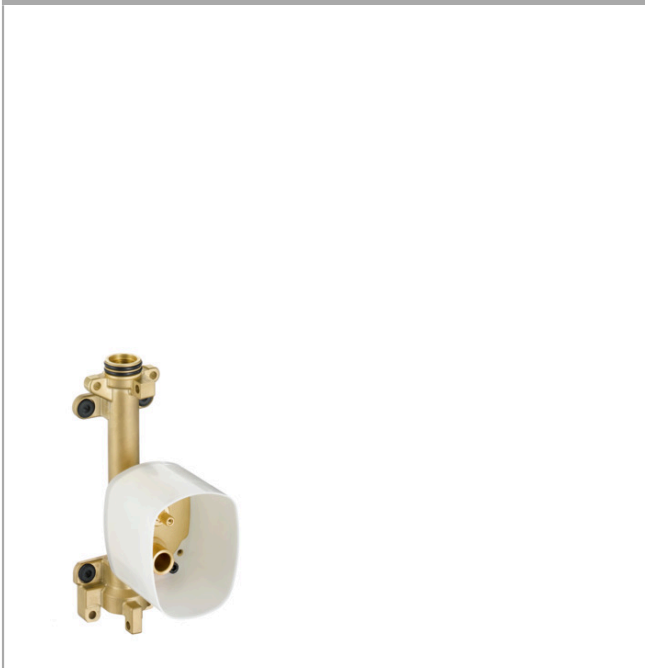

AXOR ShowerSolutions
Rough, Handshower Module 5" x 5"
Finishes : n.a. Part no. : 10650181

Description

Features

- Horizontal or vertical installation
- Quick connection for easy, leak-free installation

Product image

Scale drawing