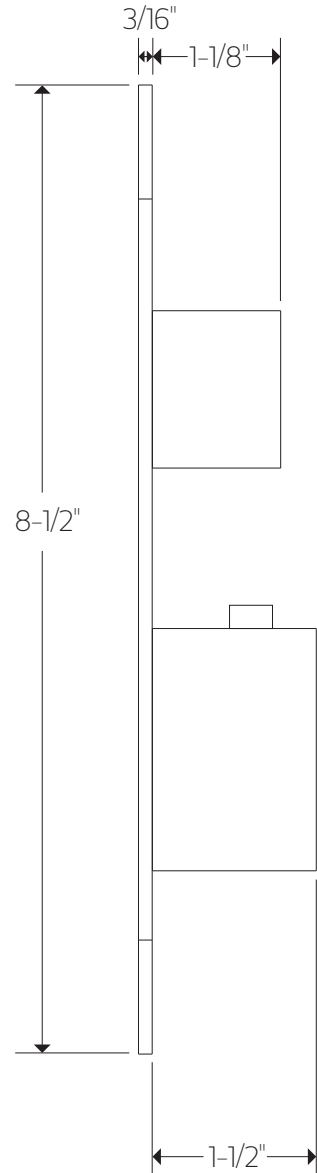

### FLOW CAPACITY

Shower Head: 1.8 USGPM  
Tub Filler: 6.1 USGPM

## PRODUCT DIMENSIONS

premier series shower set

for trim kit

## PRODUCT DIMENSIONS

for shower head

## PRODUCT DIMENSIONS

premier series shower set

for tub filler