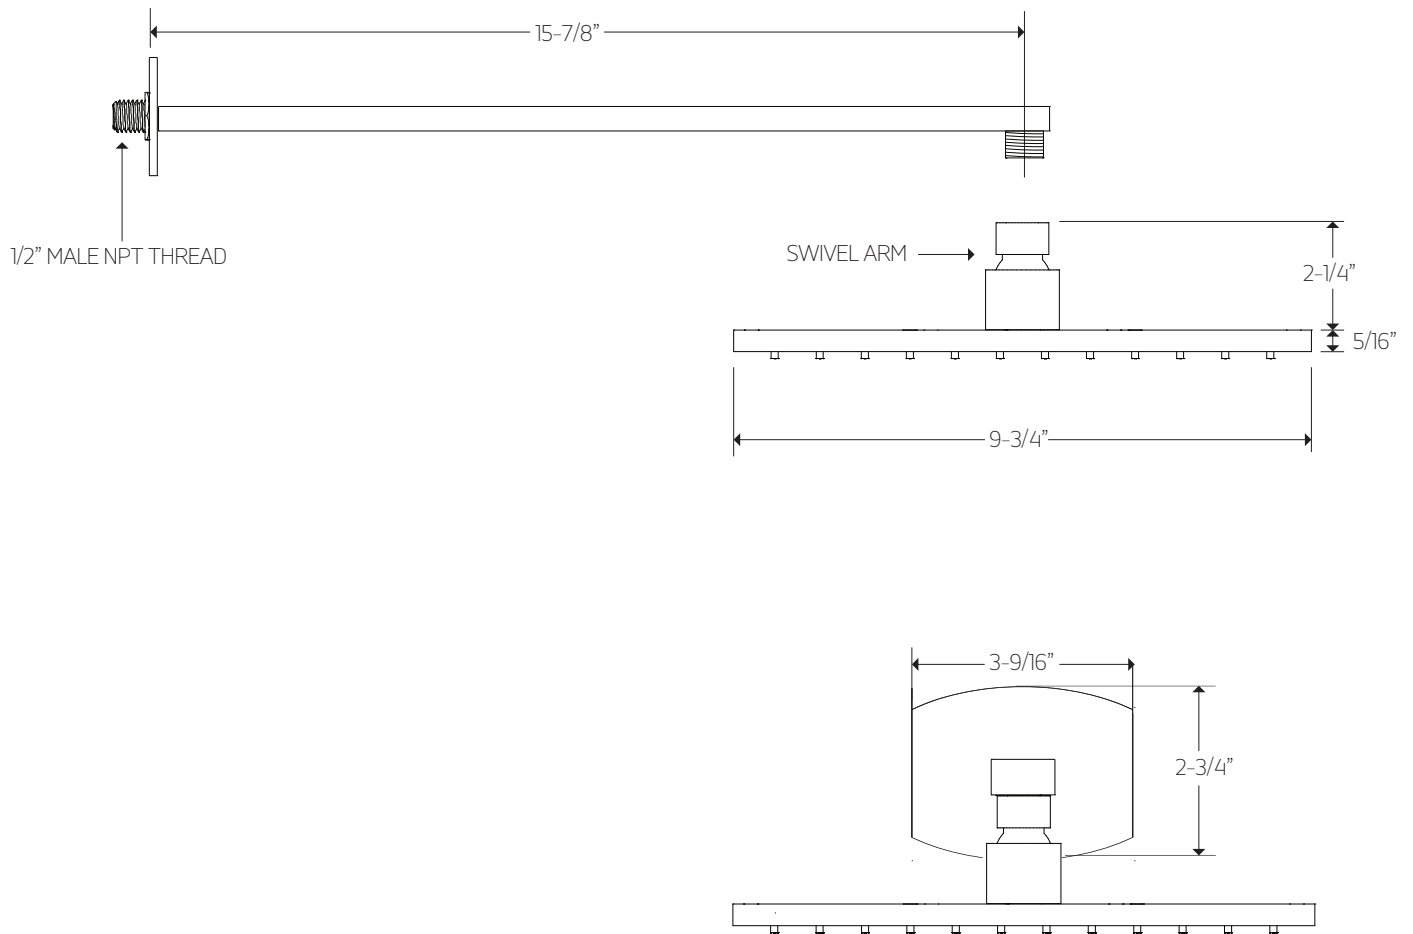

## PRODUCT DIMENSIONS

premier series shower set

for trim kit

## PRODUCT DIMENSIONS

for shower head