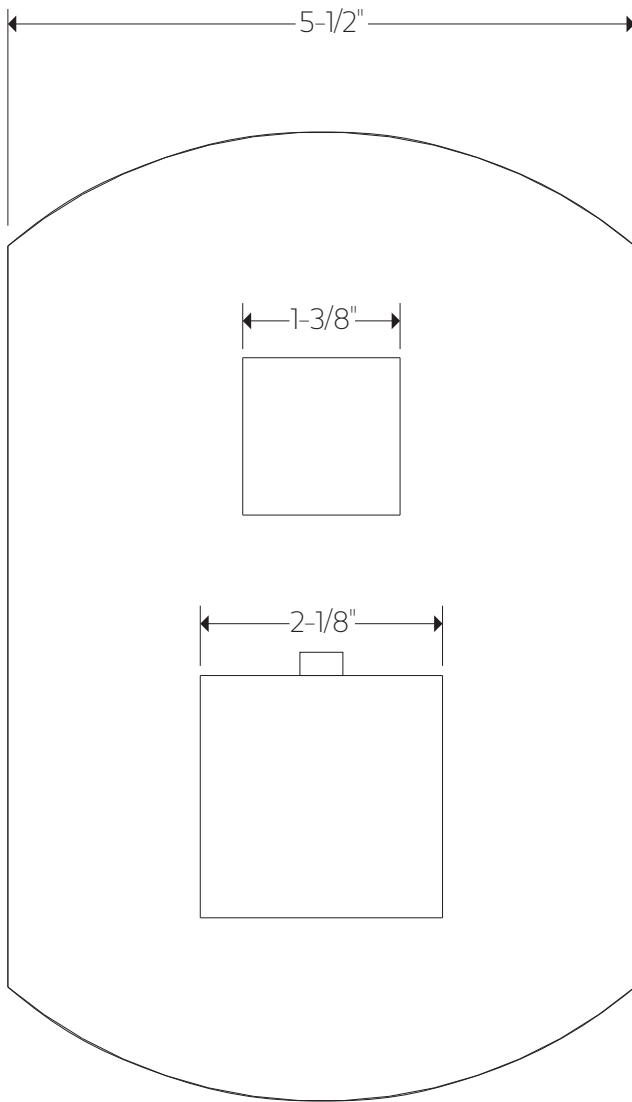

artos®

PS146

PRODUCT DIMENSIONS

premier series shower set

for trim kit