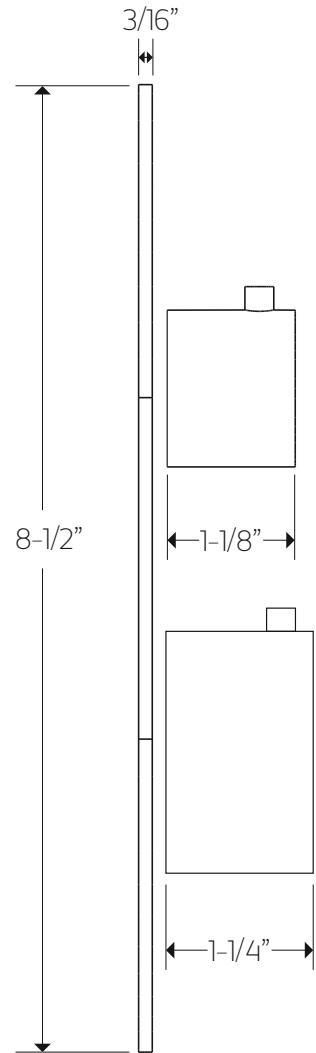

### FLOW CAPACITY

Hand Shower: 2.0 USGPM

Shower Head: 1.8 USGPM

## PRODUCT DIMENSIONS

premier series shower set

for trim kit

## PRODUCT DIMENSIONS

for showerhead

## PRODUCT DIMENSIONS

for handshower