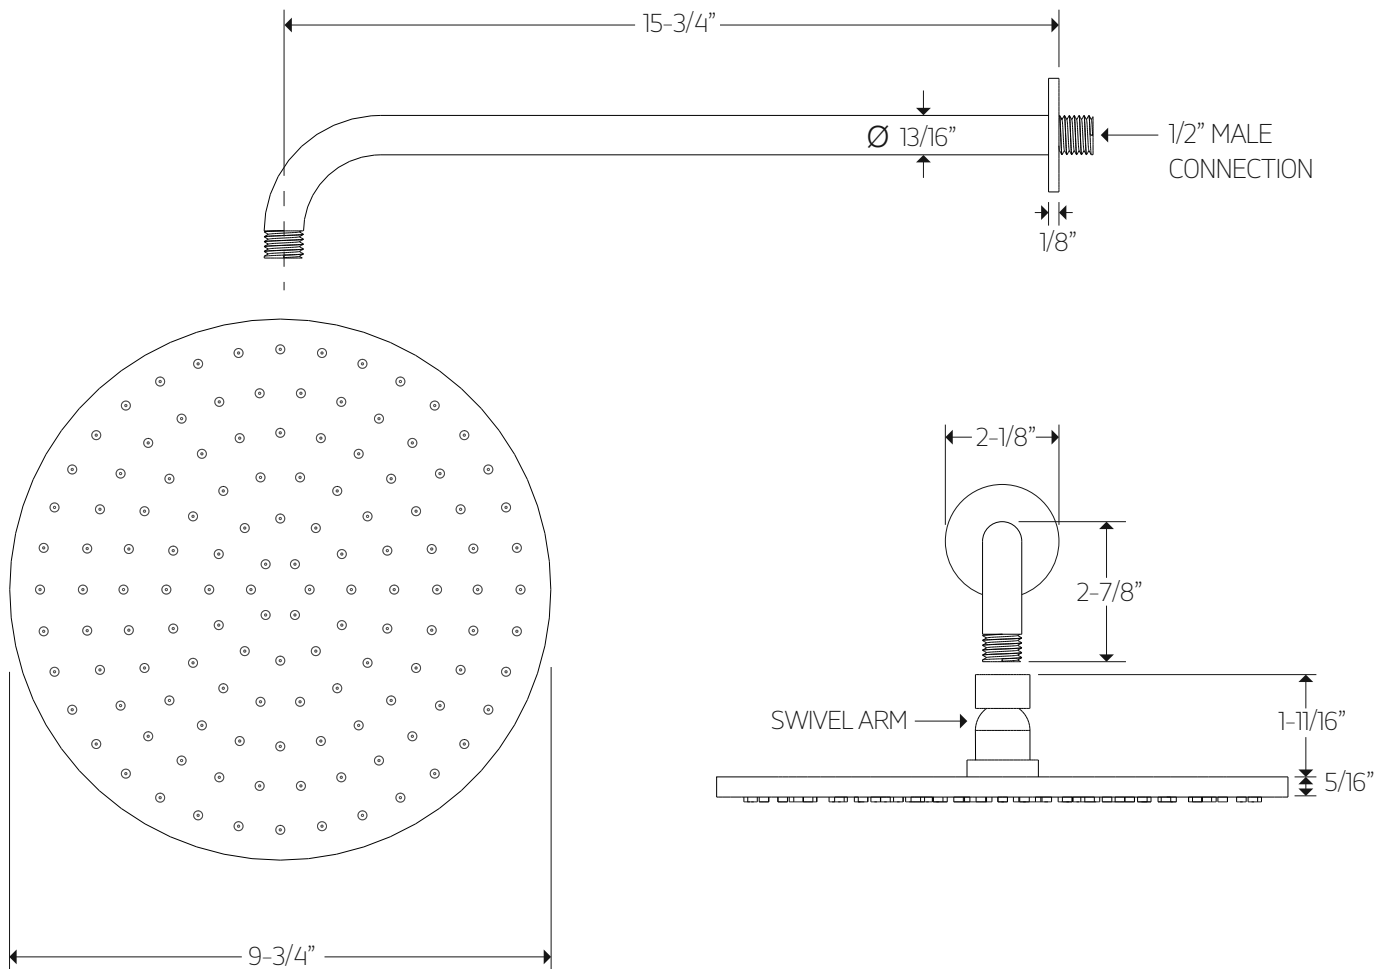

## PRODUCT DIMENSIONS

premier series shower set

for trim kit

## PRODUCT DIMENSIONS

for showerhead

## PRODUCT DIMENSIONS

for handshower