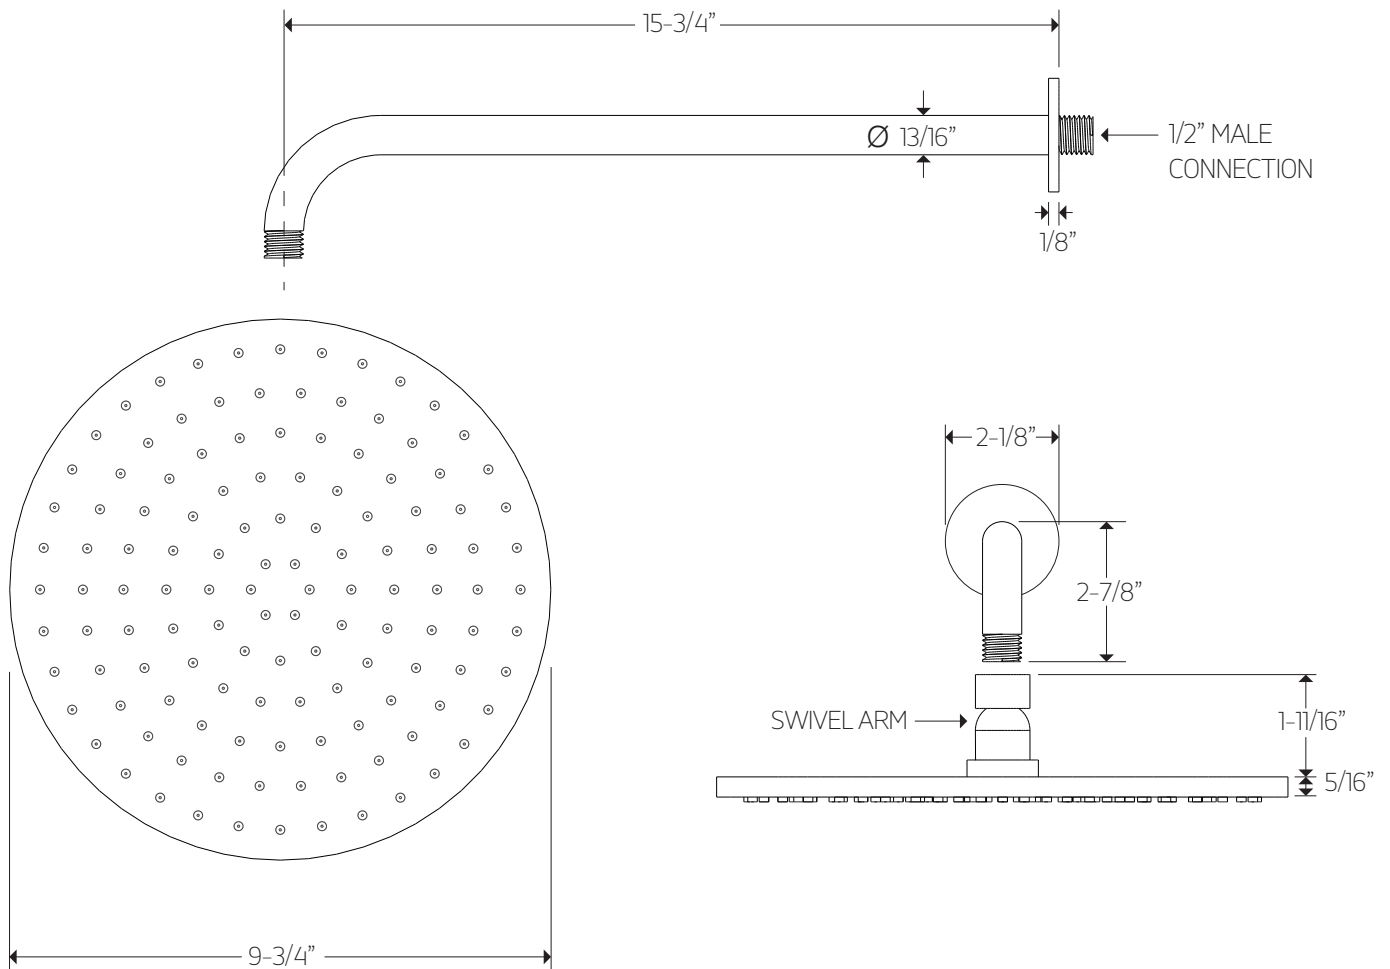

### FLOW CAPACITY

Hand Shower: 1.8 USGPM  
Shower Head: 1.8 USGPM  
Tub Filler: 6.0 USGPM

## PRODUCT DIMENSIONS

premier series shower set

for shower head