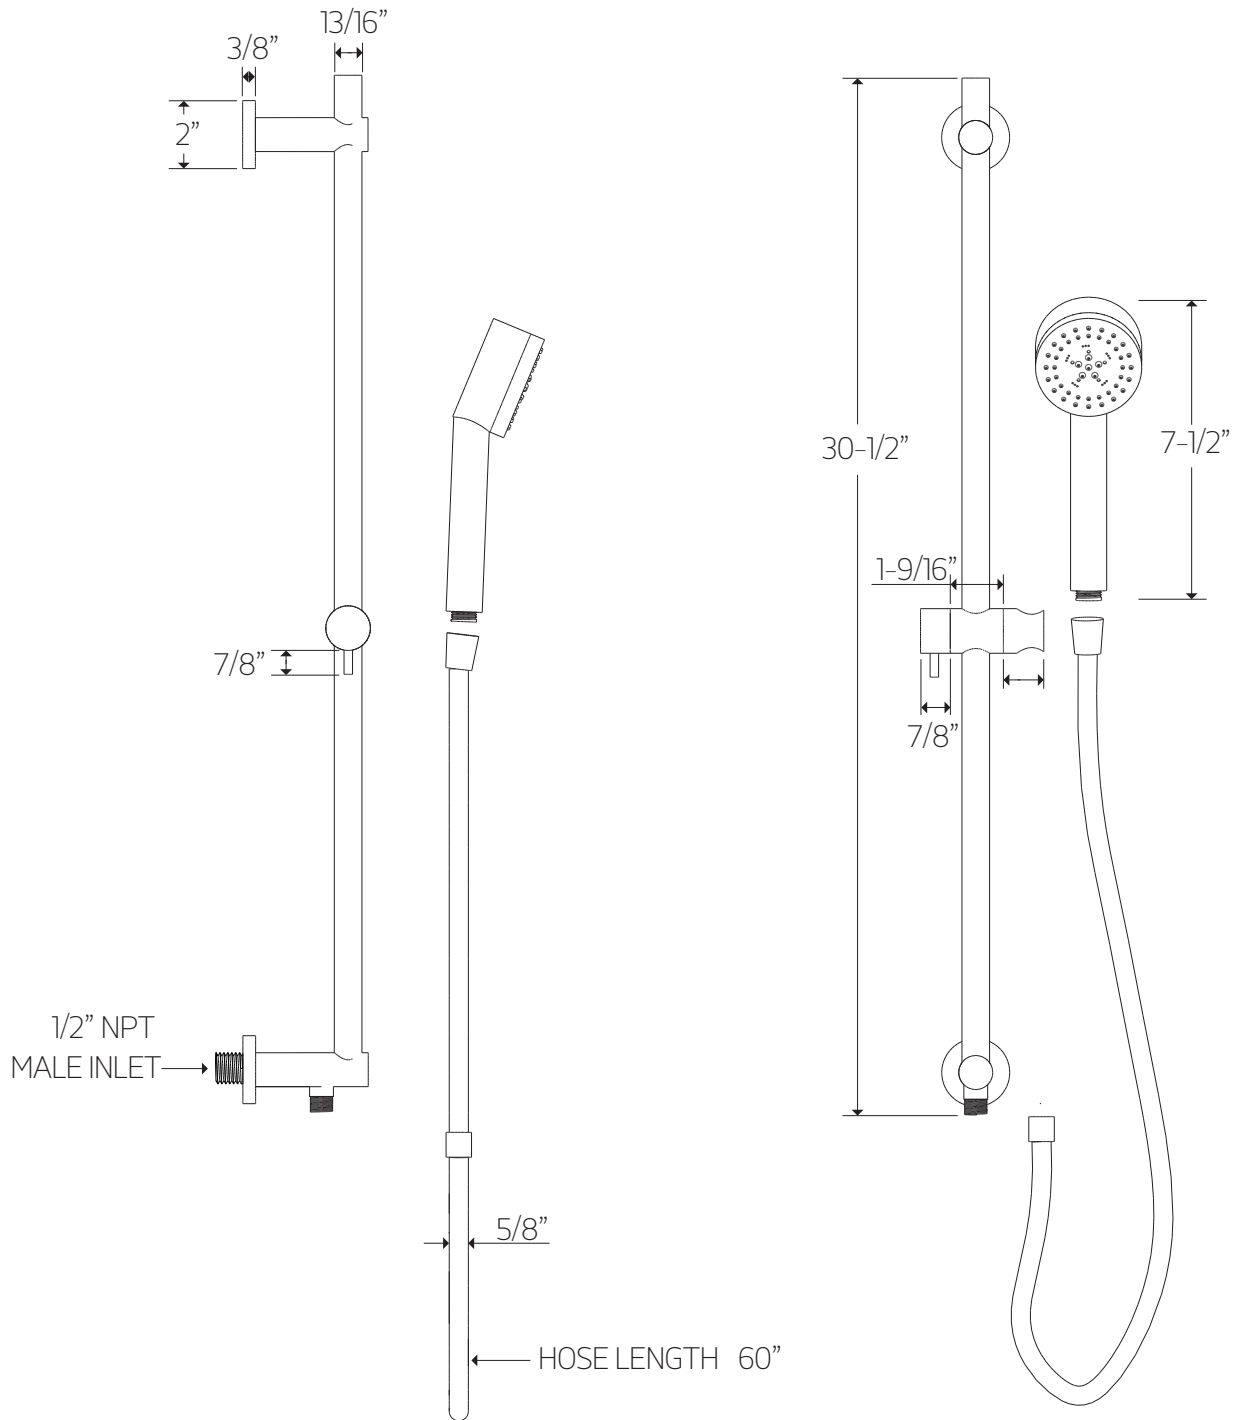

### FLOW CAPACITY

Hand Shower: 1.8 USGPM  
Shower Head: 1.8 USGPM  
Tub Filler: 6.0 USGPM

## PRODUCT DIMENSIONS

premier series shower set

for shower head

## PRODUCT DIMENSIONS

for hand shower

## PRODUCT DIMENSIONS

premier series shower set

for tub filler