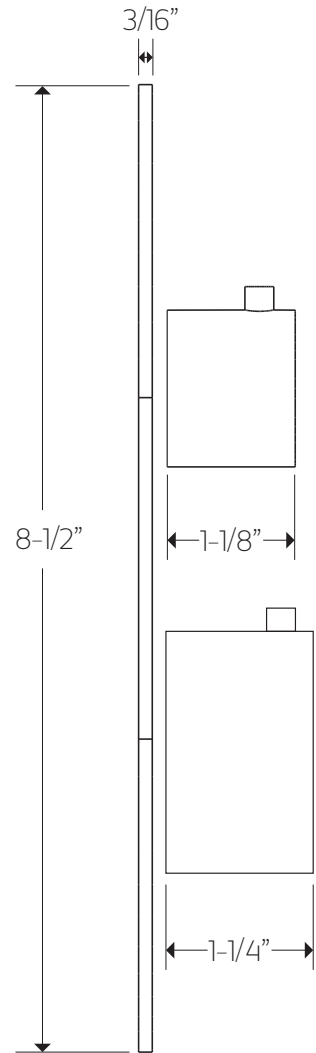

### INCLUDES

F903B-58TK  
F907-28  
F907-60  
F908-4

### FLOW CAPACITY

Hand Shower: 1.8 USGPM  
Shower Head: 1.8 USGPM  
Tub Filler: 6.0 USGPM

## PRODUCT DIMENSIONS

premier series shower set

for shower head

## PRODUCT DIMENSIONS

for hand shower