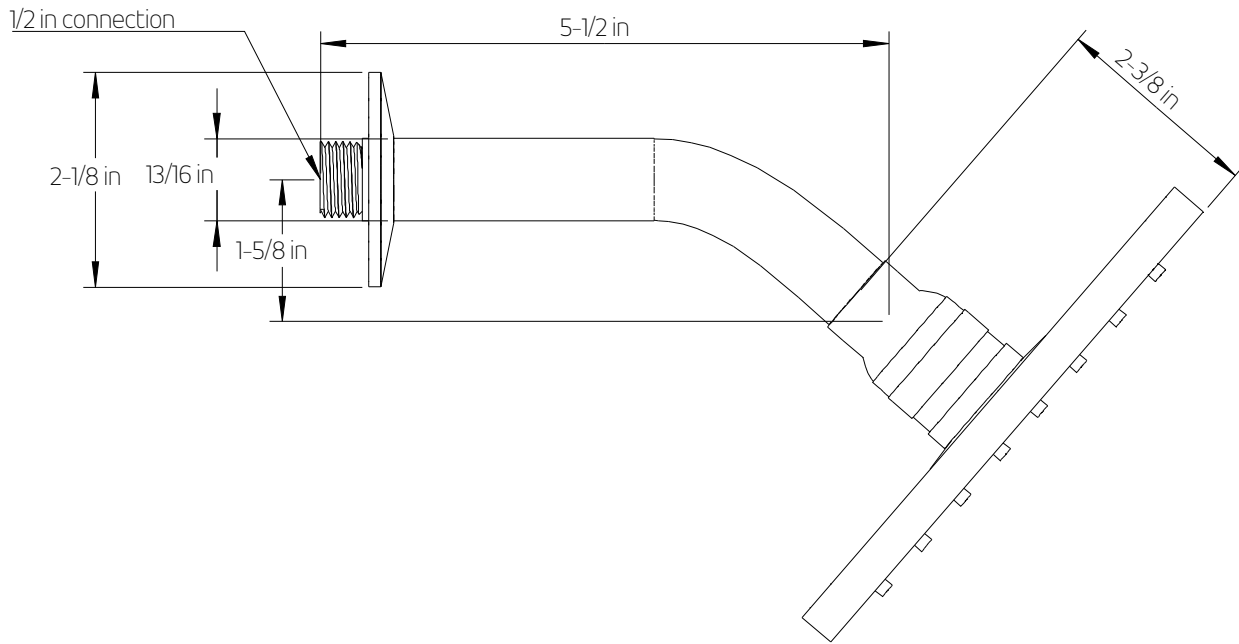

artos®

PS108

premier series shower set

PRODUCT DIMENSIONS

for wall mount shower head