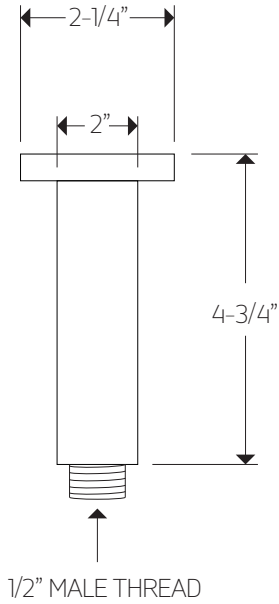

## PRODUCT DIMENSIONS

for wall mount shower head

### PRODUCT DIMENSIONS

for ceiling mount shower head