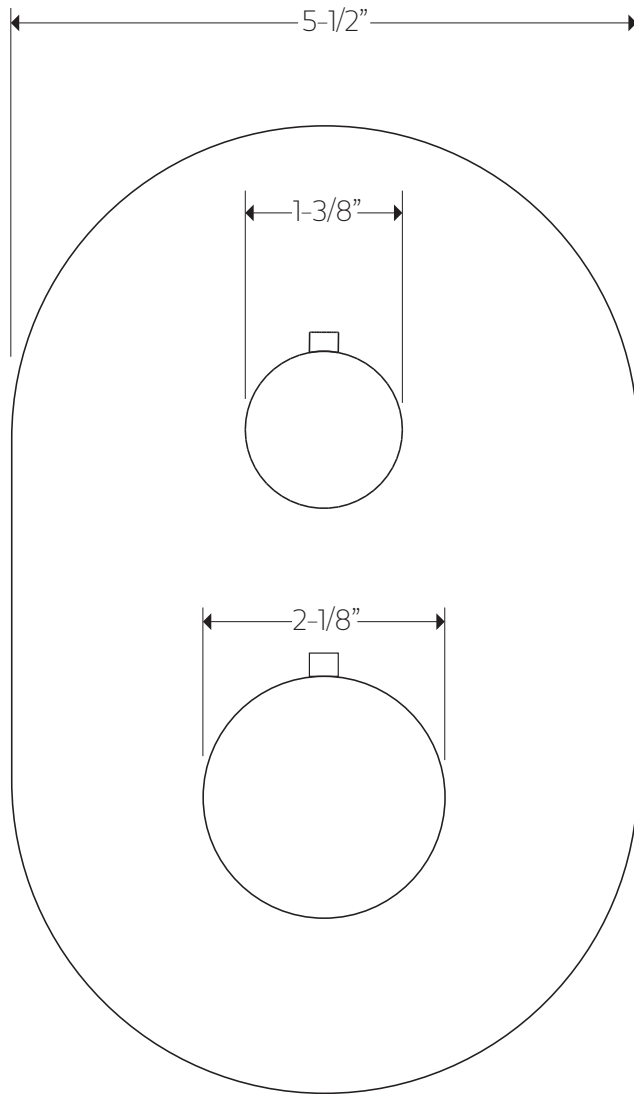

artos®

PS108

PRODUCT DIMENSIONS

premier series shower set

for trim kit