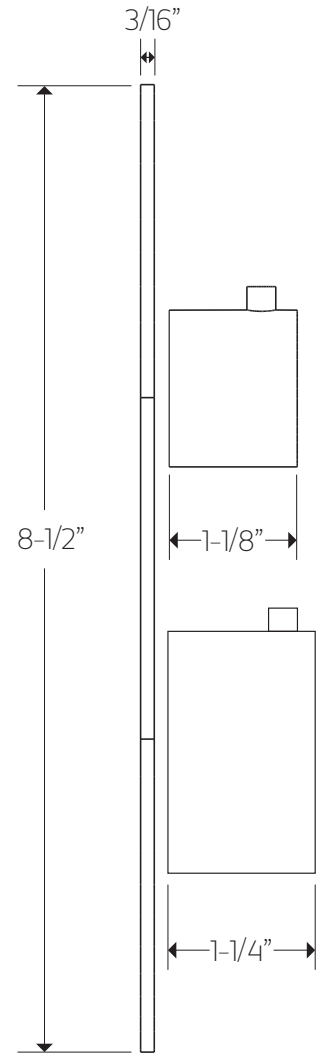

artos®

PS108

PRODUCT DIMENSIONS

premier series shower set

for trim kit