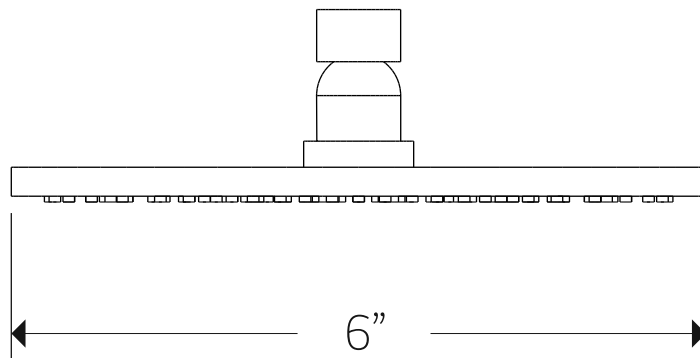

artos®

PS108

premier series shower set

PRODUCT DIMENSIONS

for wall mount shower head