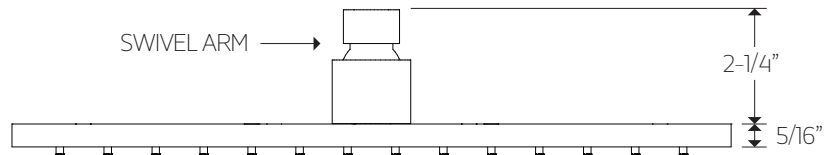

artos®

PS108

premier series shower set

PRODUCT DIMENSIONS

for ceiling mount shower head