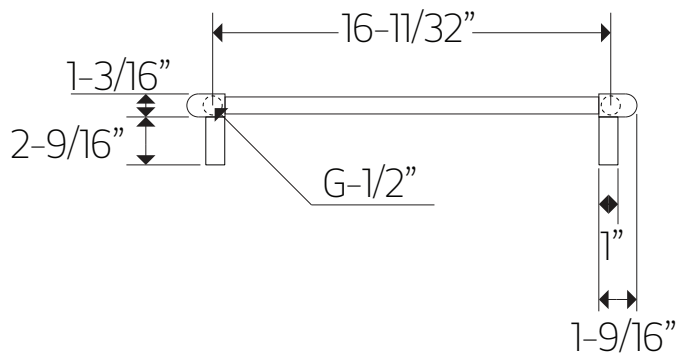

MR06545W

TECHNICAL DATA SHEET

denby towel warmer,
hardwired

artos[®]

MR06545W

OPERATING SPECIFICATIONS

denby towel warmer,
hardwired

FEATURES

Towel warming, drying and auxiliary heating.

ELEMENT

200W, 110V

CODES

UL Approved
CSA-US Approved

REQUIREMENTS

The towel warmer must be installed so that the element is at the bottom.