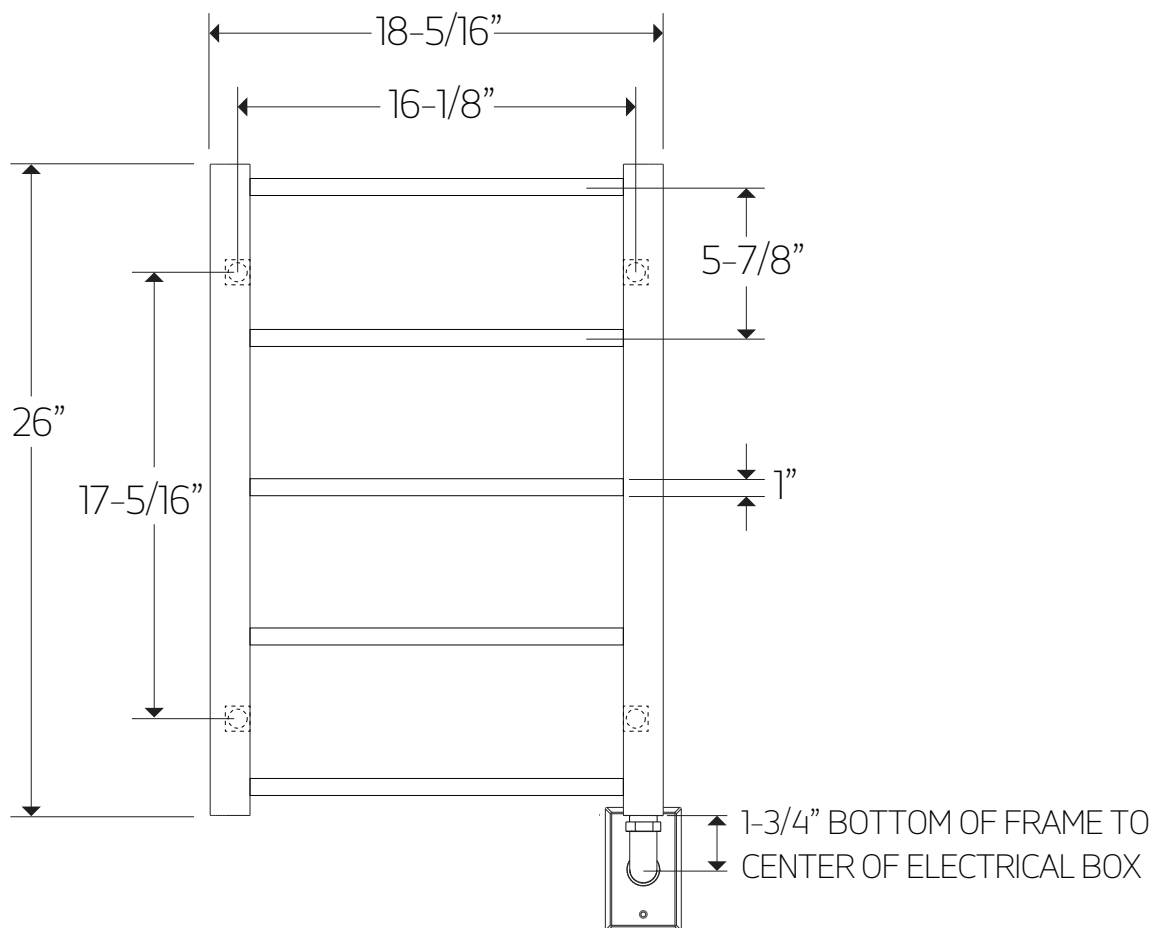

MR06545W

TECHNICAL DATA SHEET

denby towel warmer,
hardwired

artos[®]

MR06545W

OPERATING SPECIFICATIONS

denby towel warmer,
hardwired

FEATURES

Towel warming, drying and auxiliary heating.

ELEMENT

200W, 110V

CODES

UL Approved
CSA-US Approved

REQUIREMENTS

The towel warmer must be installed so that the element is at the bottom.