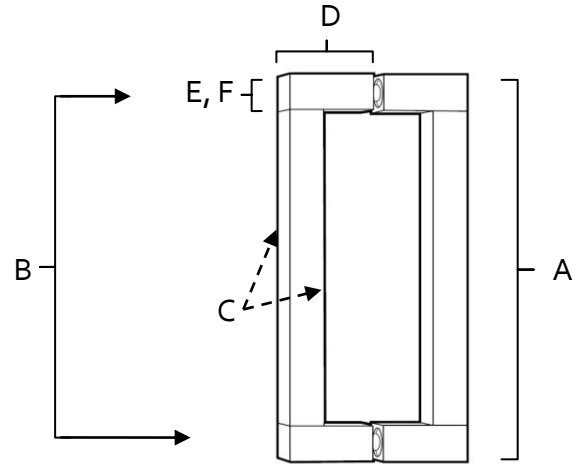

**SPECIFICATIONS**

**BLOCK**  
BACK-TO-BACK PULLS

**FEATURES**

- Modern styling
- Multiple finishes
- Concealed installation

**WARRANTY**

Limited lifetime

**FINISHES**

- Polished Brass/Non-lacquered (PB/NL)
- Polished Chrome (PC)
- Bronze (BRZ)
- Chocolate Bronze (CHBRZ)
- Polished Nickel (PN)
- Satin Nickel (SN)

**MATERIAL**

Brass

Item#	A	B	C	D	E (L)	F (W)
G420-6	6 5/8"	6"	5/8"	1 1/2"	5/8"	5/8"
G420-8	8 5/8"	8"	5/8"	1 1/2"	5/8"	5/8"

**KEY:**

- A - Overall Length
- B - Center to Center
- C - Handle Width
- D - Projection
- E - Mount Length
- F - Mouth Width