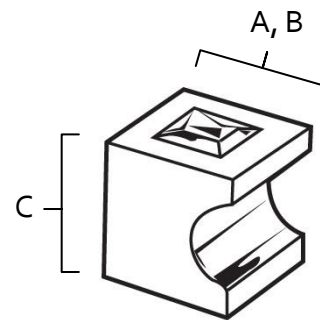

SPECIFICATIONS

**CONTEMPORARY
CRYSTAL
SQUARE KNOBS**

FEATURES

- Modern styling
- Multiple finishes
- Concealed installation

WARRANTY

Limited lifetime

FINISHES

- Polished Chrome (PC)
- Polished Nickel (PN)
- Satin Nickel (SN)

MATERIAL

- Brass
- Swarovski Crystal

Item#	A	B	C
C853-34	3/4"	3/4"	7/8"
C853-1	1"	1"	1 1/8"
C854-1	1"	1"	1 1/8"

KEY:

- A - Length
- B - Width
- C - Projection

NOTE: Dimensions and specifications are subject to change without notice.