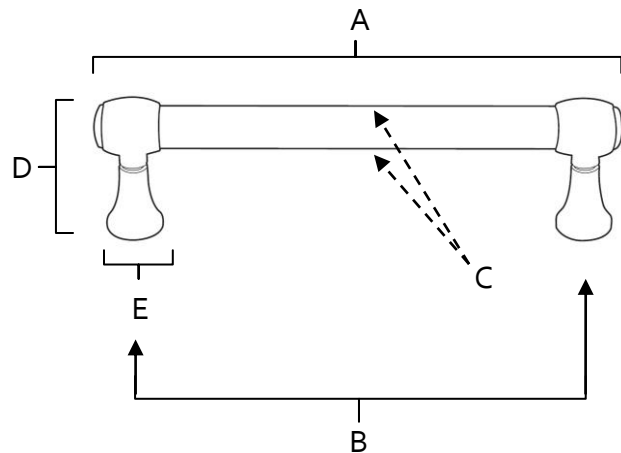

**SPECIFICATIONS**

**ROYALE  
PULLS**

**FEATURES**

- Transitional styling
- Multiple finishes
- Concealed installation

**WARRANTY**

Limited lifetime

**FINISHES**

- Polished Brass (PB)
- Polished Brass/Non-lacquered (PB/NL)
- Polished Chrome (PC)
- Antique English (AE)
- Antique English Matte (AEM)
- Barcelona (BARC)
- Bronze (BRZ)
- Chocolate Bronze (CHBRZ)
- Polished Antique (PA)
- Polished Nickel (PN)
- Satin Nickel (SN)

**MATERIAL**

Brass

Item#	A	B	C	D	E
A980-3	3 3/4"	3"	3/8"	1 1/4"	1/2"
A980-35	4 1/4"	3 1/2"	3/8"	1 1/4"	1/2"
A980-4	4 3/4"	4"	3/8"	1 1/4"	1/2"
A980-6	6 3/4"	6"	3/8"	1 1/4"	1/2"
A980-8	8 3/4"	8"	3/8"	1 1/4"	1/2"

**KEY:**

- A - Overall Length
- B - Center to Center
- C - Handle Width
- D - Projection
- E - Mount Length and Width

NOTE: Dimensions and specifications are subject to change without notice.