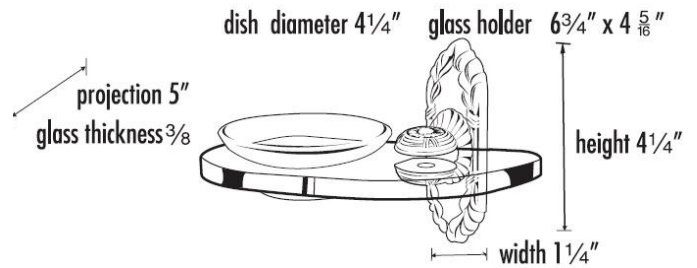

SPECIFICATIONS

RIBBON & REED
SOAP HOLDER WITH DISH

FEATURES

- Traditional styling
- Multiple finishes
- Concealed installation

WARRANTY

Limited lifetime

FINISHES

- Polished Brass (PB)
- Polished Brass/Non-lacquered (PB/NL)
- Polished Antique (PA)
- Satin Nickel (SN)

MATERIAL

Brass

Item#

A8530

NOTE: Dimensions and specifications are subject to change without notice.