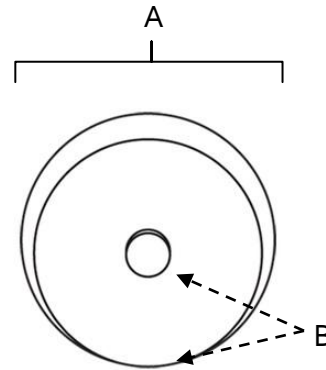

**SPECIFICATIONS**

**TRADITIONAL  
ROSETTES**

**FEATURES**

- Traditional styling
- Multiple finishes
- Concealed installation

**WARRANTY**

Limited lifetime

**FINISHES**

- Polished Brass (PB)
- Polished Chrome (PC)
- Antique English (AE)
- Antique English Matte (AEM)
- Barcelona (BARC)
- Bronze (BRZ)
- Chocolate Bronze (CHBRZ)
- Matte Black (MB)
- Polished Antique (PA)
- Polished Nickel (PN)
- Satin Nickel (SN)

**MATERIAL**

Brass

Item#	A	B
A815-1p	1"	1/8"
A815-14p	1 1/4"	1/8"
A815-34p	3/4"	1/8"
A815-38p	1 1/2"	1/8"
A815-45p	1 3/4"	1/8"

**KEY:**

- A - Length and Width
- B - Projection

NOTE: Dimensions and specifications are subject to change without notice.