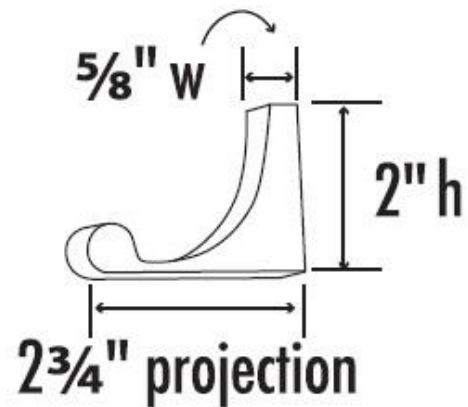

SPECIFICATIONS

LUNA
ROBE HOOK

FEATURES

Transitional styling
Multiple finishes
Concealed installation

WARRANTY

Limited lifetime

FINISHES

Polished Brass (PB)
Polished Brass/Non-lacquered (PB/NL)
Polished Chrome (PC)
Bronze (BRZ)
Polished Nickel (PN)
Satin Brass (SB)
Satin Nickel (SN)

MATERIAL

Brass

Item#

A688o

NOTE: Dimensions and specifications are subject to change without notice.