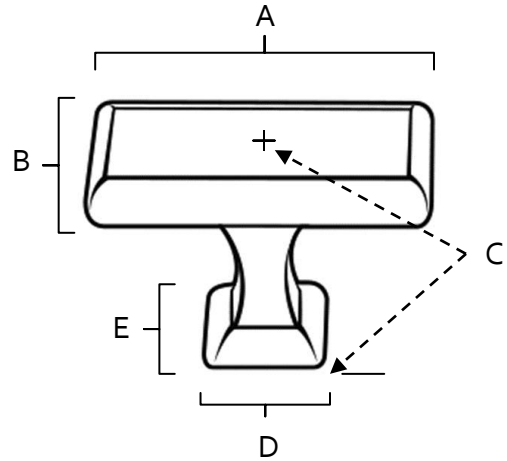

**SPECIFICATIONS**

**MANHATTAN**  
RECTANGULAR KNOB

**FEATURES**

- Modern styling
- Multiple finishes
- Concealed installation

**WARRANTY**

Limited lifetime

**FINISHES**

- Polished Chrome (PC)
- Bronze (BRZ)
- Polished Nickel (PN)
- Satin Nickel (SN)

**MATERIAL**

Brass

Item#	A	B	C	D	E
A310-58	1 5/8"	3/4"	1 1/8"	9/16"	9/16"

**KEY:**

- A - Length
- B - Width
- C - Projection
- D - Mount Length
- E - Mount Width

NOTE: Dimensions and specifications are subject to change without notice.