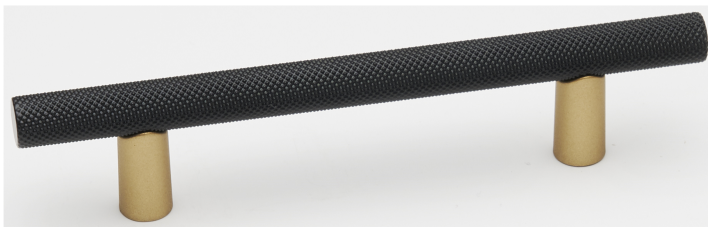

SPECIFICATIONS

**VITA BELLA
PULLS**

FEATURES

- Transitional styling
- Multiple finishes
- Concealed installation

WARRANTY

Limited lifetime

FINISHES

- Matte Black (MB)
- Champagne (CHP)
- Matte Nickel (MN)
- Champagne/Matte Black (CHP/MB)
- Matte Nickel/Matte Black (MN/MB)

MATERIAL

Aluminum

Item#	A	B	C	D	E (L)	F (W)
A2902-3	4 31/32"	3"	3/8"	1 1/4"	3/8"	3/8"
A2902-35	5 12/32"	3 1/2"	3/8"	1 1/4"	3/8"	3/8"
A2902-4	5 31/32"	4"	3/8"	1 1/4"	3/8"	3/8"
A2902-6	7 31/32"	6"	3/8"	1 1/4"	3/8"	3/8"
A2902-8	9 31/32"	8"	3/8"	1 1/4"	3/8"	3/8"
A2902-12	13 31/32"	12"	3/8"	1 1/4"	3/8"	3/8"
A2902-18	19 31/32"	18"	3/8"	1 1/4"	3/8"	3/8"