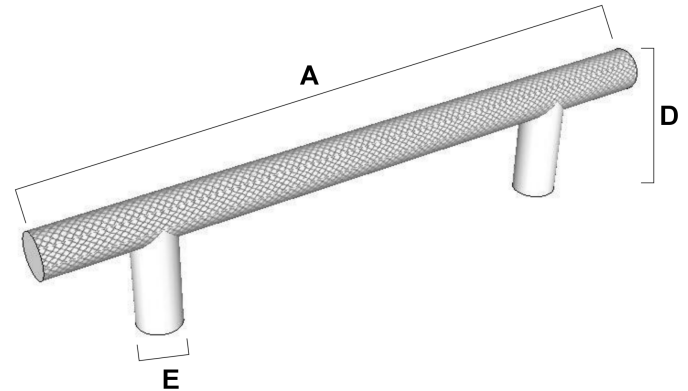

SPECIFICATIONS

**VITA BELLA
PULLS**

FEATURES

- Transitional styling
- Multiple finishes
- Concealed installation

WARRANTY

Limited lifetime

FINISHES

- Matte Black (MB)
- Champagne (CHP)
- Matte Nickel (MN)
- Champagne/Matte Black (CHP/MB)
- Matte Nickel/Matte Black (MN/MB)

MATERIAL

Aluminum

Item#	A	B	C	D	E (L)	F (W)
A2902-3	4 31/32"	3"	3/8"	1 1/4"	3/8"	3/8"
A2902-35	5 12/32"	3 1/2"	3/8"	1 1/4"	3/8"	3/8"
A2902-4	5 31/32"	4"	3/8"	1 1/4"	3/8"	3/8"
A2902-6	7 31/32"	6"	3/8"	1 1/4"	3/8"	3/8"
A2902-8	9 31/32"	8"	3/8"	1 1/4"	3/8"	3/8"
A2902-12	13 31/32"	12"	3/8"	1 1/4"	3/8"	3/8"
A2902-18	19 31/32"	18"	3/8"	1 1/4"	3/8"	3/8"

KEY:

- A - Overall Length
- B - Center to Center
- C - Width
- D - Projection
- E - Mount Length
- F - Mount Width

NOTE: Dimensions and specifications are subject to change without notice.