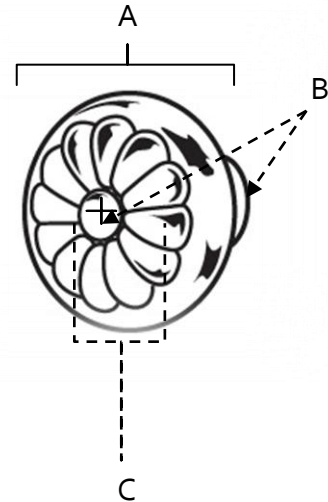

SPECIFICATIONS

BELLA
KNOBS

FEATURES

- Traditional styling
- Multiple finishes
- Concealed installation

WARRANTY

Limited lifetime

FINISHES

- Antique English (AE)
- Antique English Matte (AEM)
- Polished Antique (PA)
- Polished Brass (PB)
- Satin Nickel (SN)

MATERIAL

Brass

Item#	A	B	C
A1451	1 1/4"	1 1/4"	1/2"
A1452	1 1/2"	1 1/4"	1/2"

KEY:

- A - Length and Width
- B - Projection
- C - Mount Length and Width

NOTE: Dimensions and specifications are subject to change without notice.